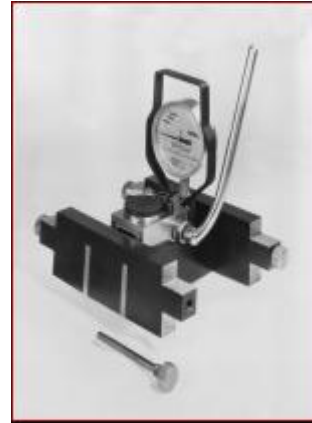

FOUNDRA X SPECIAL PORTABLE AND TRANSPORTABLE BRINELL HARDNESS TESTERS

Transportable Brinell hardness tester 3000Kgf capacity. One of many variants.

Foundrax can manufacture portable Brinell hardness
testers for virtually any application

World Leaders

Brinell Hardness
Testing Equipment

No 0231

Some of the range of Foundrax Special transportable and portable 3000Kgf capacity Brinell hardness testers

TRANSPORTABLE BRINELL
HARDNESS TESTER

SPECIAL ADAPTER TO FIT
TEST HEAD TO OTHER
MAKES OF MACHINES

CHAIN BASE PORTABLE
BRINELL HARDNESS TESTER

PORTABLE RAILWAY TRACK
BRINELL HARDNESS TESTER

ACCESSORIES: Brinell Reference blocks
Brinell microscopes
Stage micrometers
5mm ball adapter
Reference indentation reading blocks